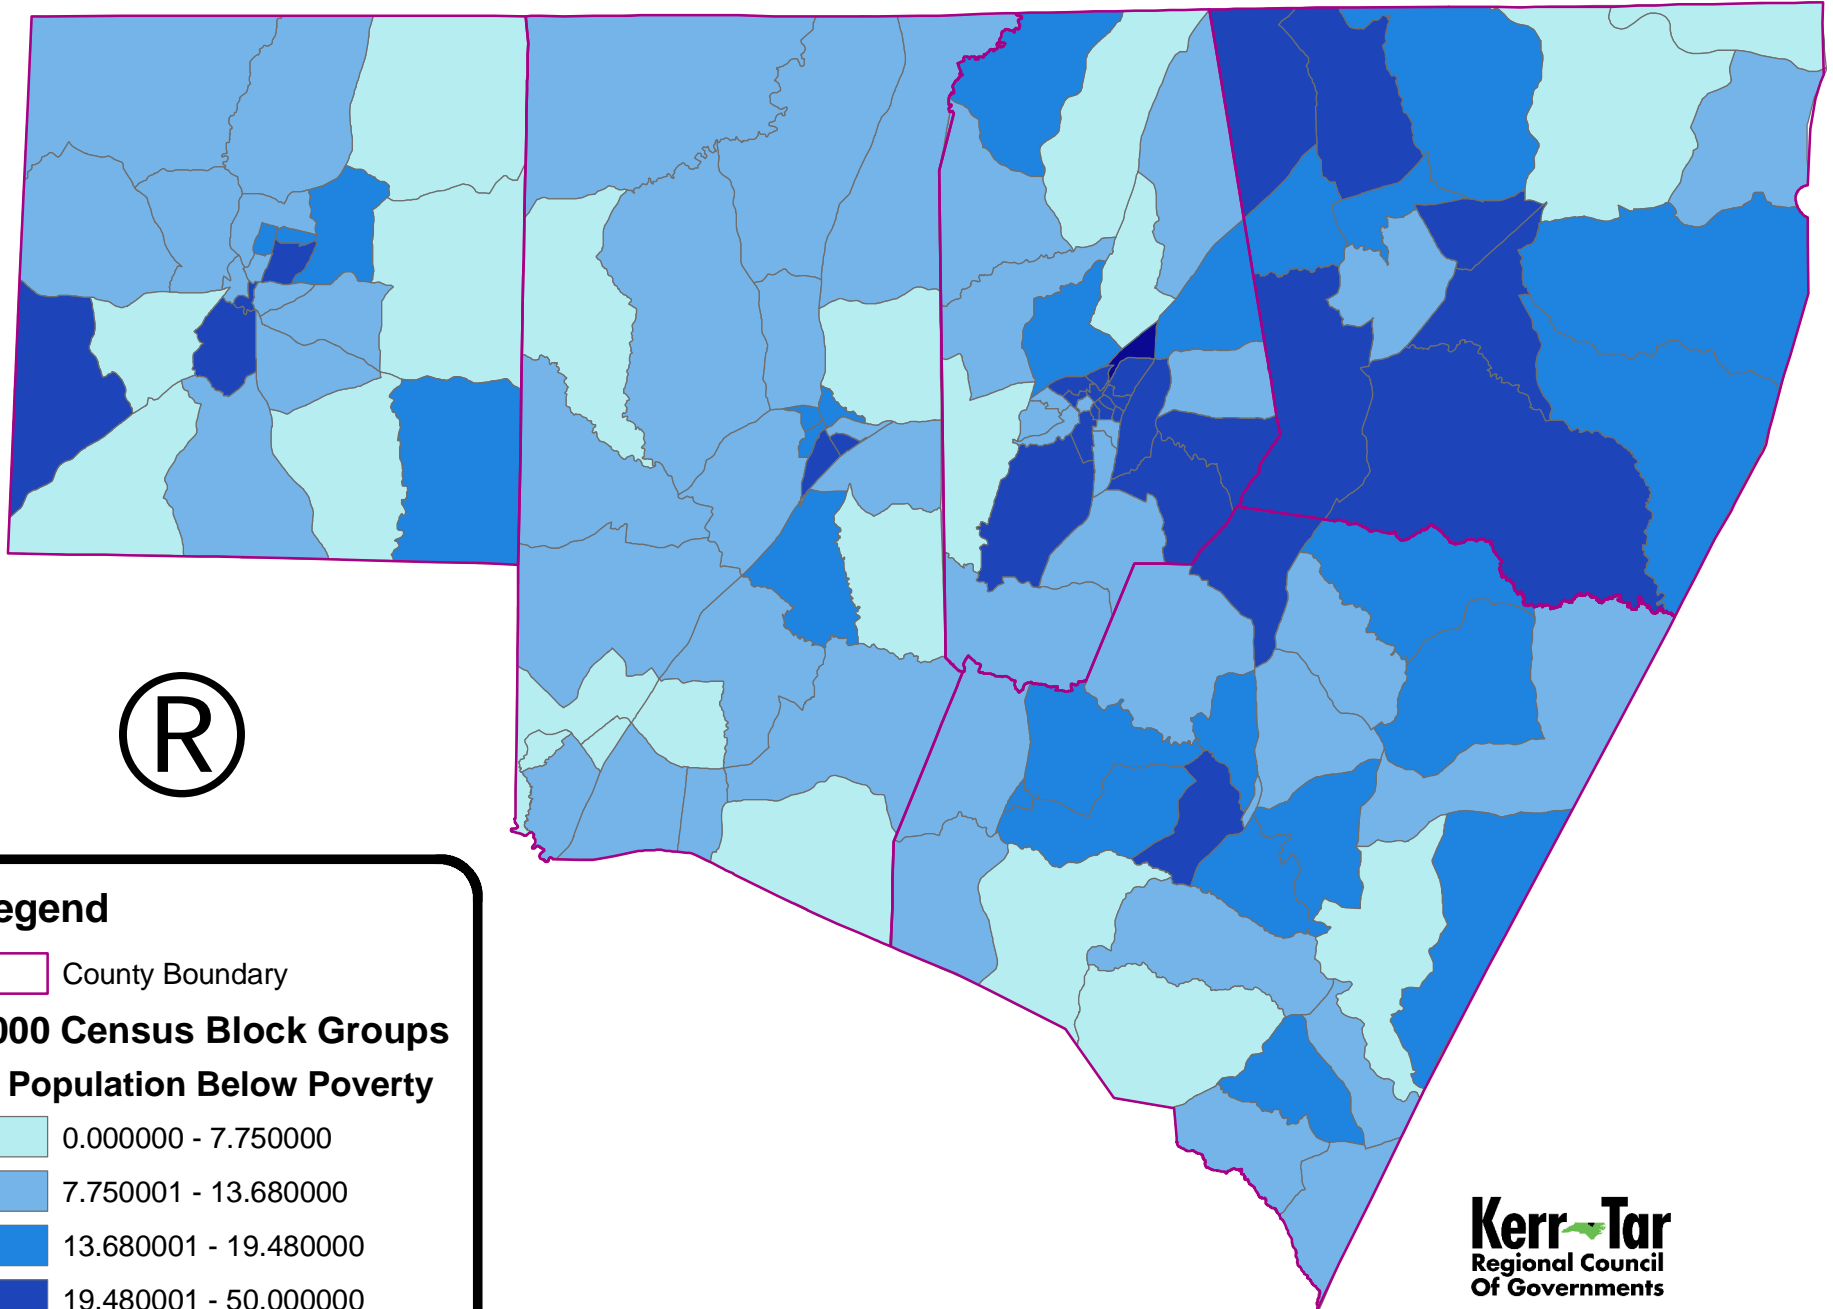

KT COG Poverty Levels

Legend

 County Boundary

2000 Census Block Groups % Population Below Poverty

 0.000000 - 7.750000

 7.750001 - 13.680000

 13.680001 - 19.480000

 19.480001 - 50.000000

 50.000001 - 53.150000

Kerr-Tar
Regional Council
Of Governments

Map created by the Kerr-Tar Planning/GIS Department
For informational purposes only
Data Source: US Census 2000