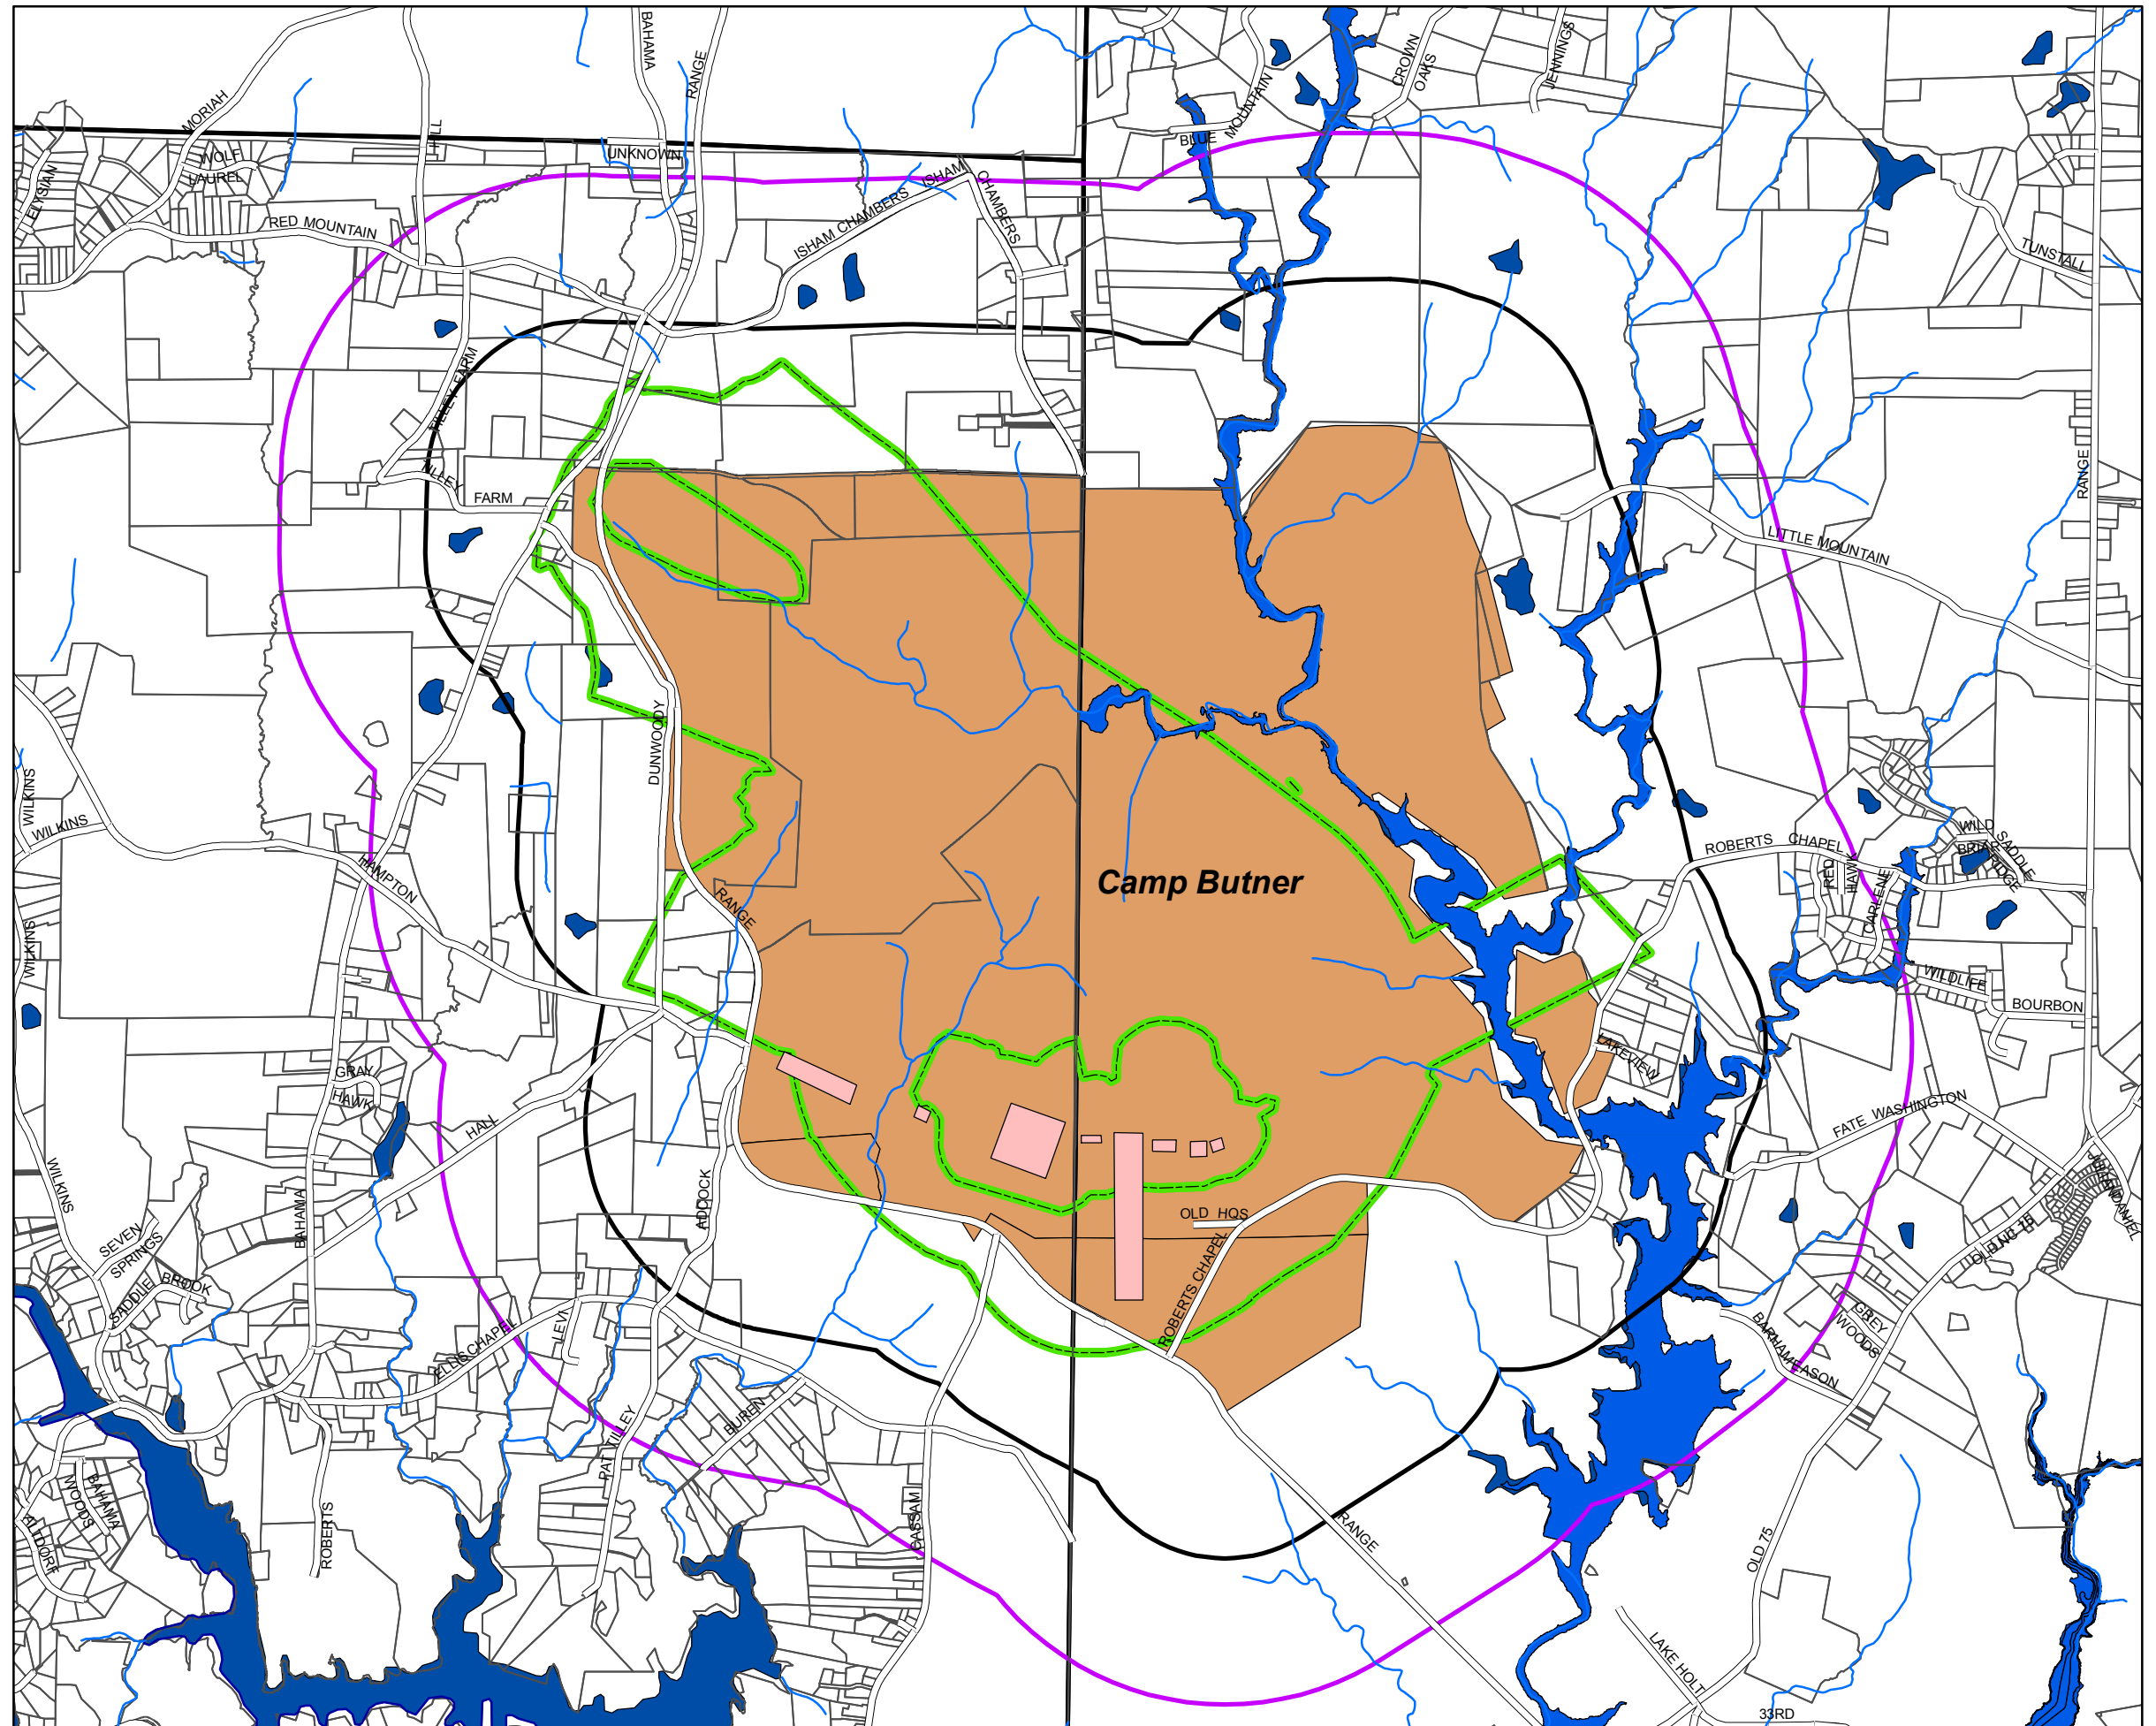

CAMP BUTNER

Base Map

Legend

- Roads
- Parcels
- 0.5 Mile Buffer
- 1 Mile Buffer
- Ranges
- Noise Zone
- Water
- County Boundary
- Camp Butner

This map was created by Kerr-Tar C.O.G. Planning/GIS Dept. The accuracy of the map has not been verified, and it should be used for informational purposes only.