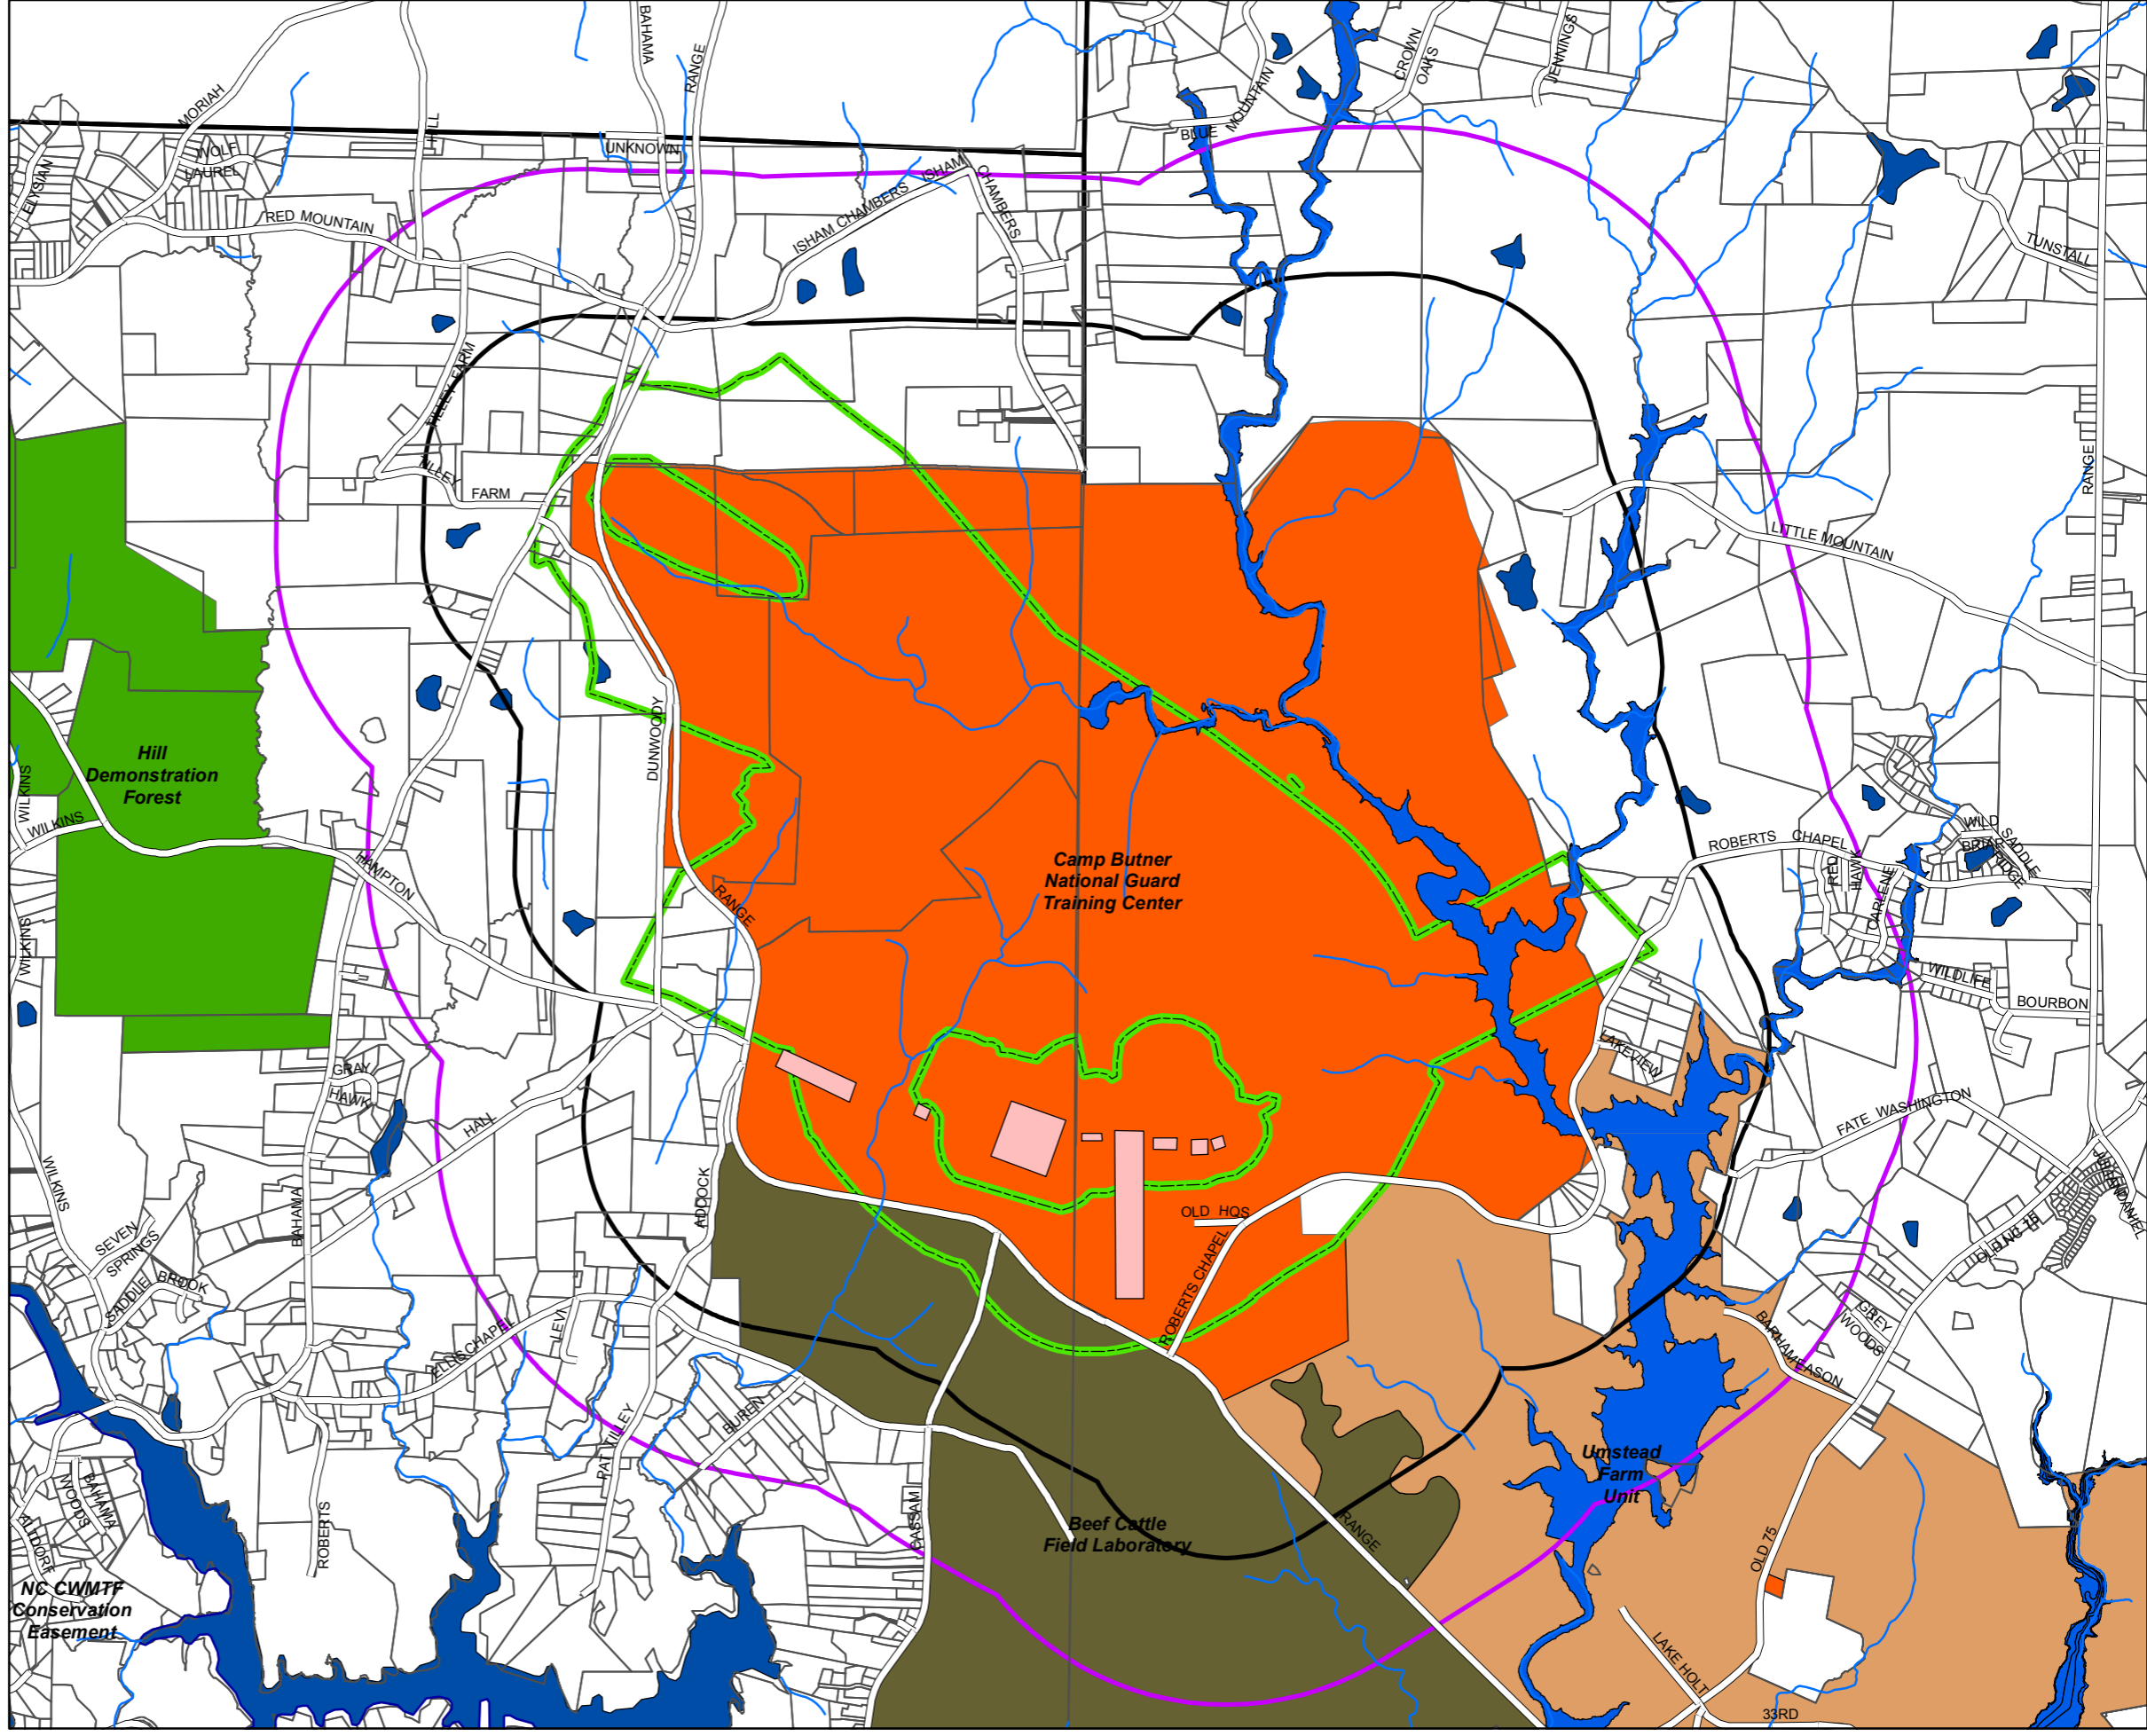

CAMP BUTNER

Managed Areas

Legend

- Roads
- Parcels
- 0.5 Mile Buffer
- 1 Mile Buffer
- Ranges
- Noise Zone
- Water
- County Boundary

Managed Areas Sites

- Beef Cattle Field Laboratory
- Camp Butner National Guard Training Center
- Hill Demonstration Forest
- Umstead Farm Unit

NC CWMTF Conservation Easement

0 1.25 2.5 5 Miles

This map was created by Kerr-Tar C.O.G. Planning/GIS Dept. The accuracy of the map has not been verified, and it should be used for informational purposes only.