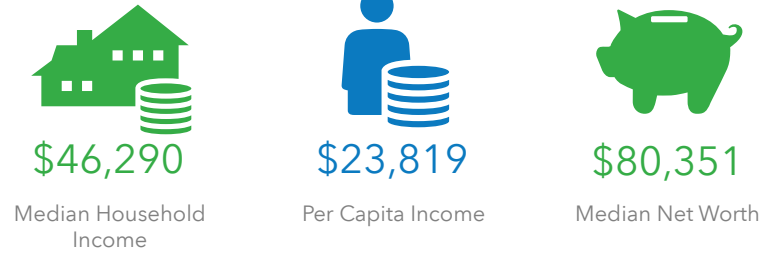

Demographic Summary

Franklin County, NC
 Franklin County, NC (37069)
 Geography: County

Prepared by Esri

INCOME

KEY FACTS

65,061
Population

24,485

Households

40.7

Median Age

\$38,563

Median Disposable Income

EDUCATION

16%

No High School Diploma

31%