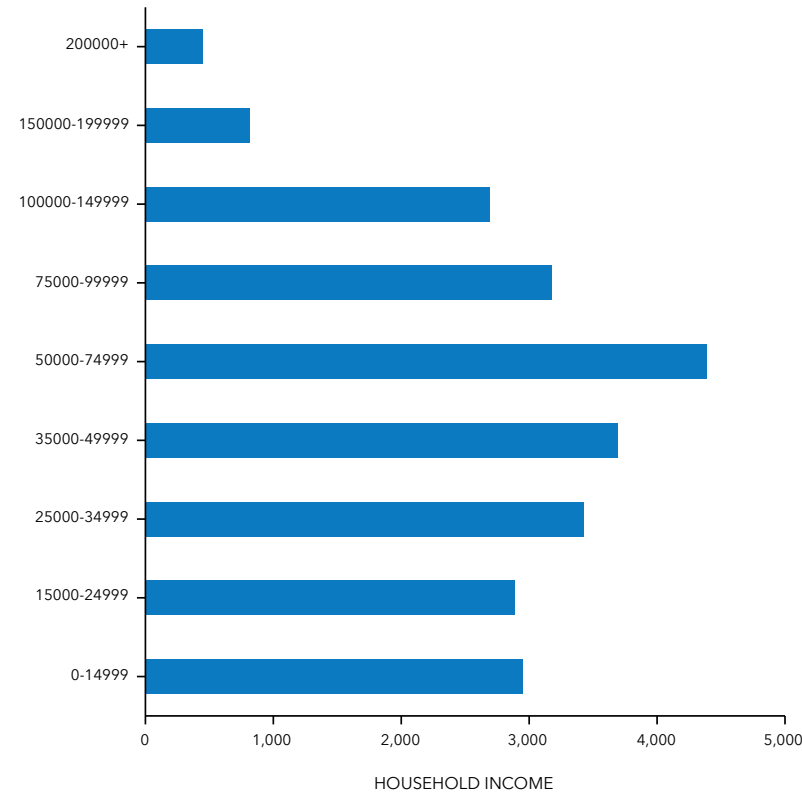

Demographic Summary

Franklin County, NC
 Franklin County, NC (37069)
 Geography: County

Prepared by Esri

INCOME

KEY FACTS

65,061
Population

24,485

Households

40.7

Median Age

\$38,563

Median Disposable Income

EDUCATION

16%

No High School Diploma

31%