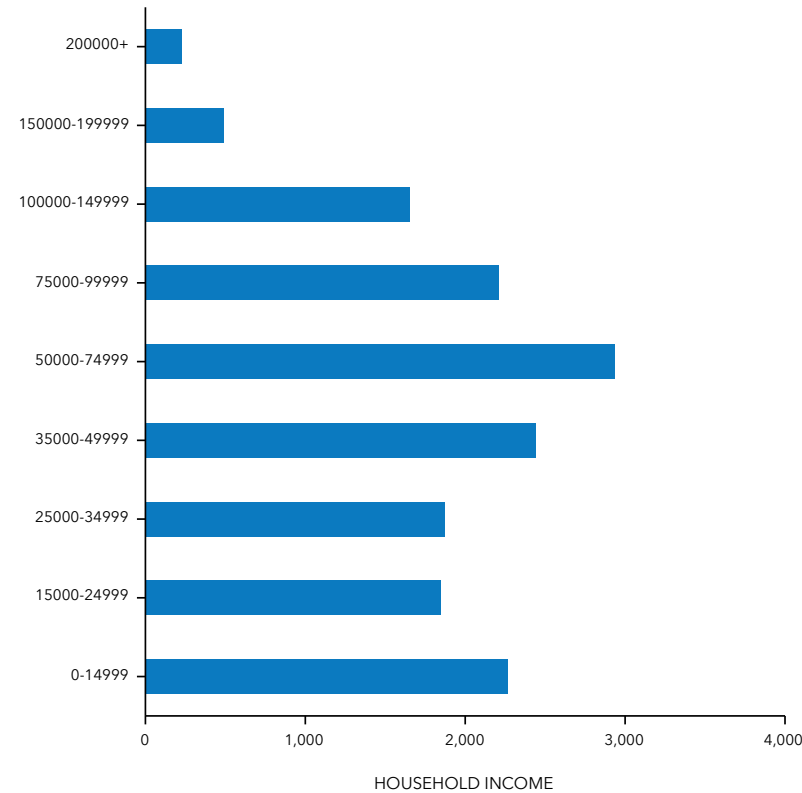

## INCOME

Median Household Income

Per Capita Income

Median Net Worth

## KEY FACTS

**40,035**

Population

**15,952**

Households

**43.6**

Median Age

**\$38,557**

Median Disposable Income