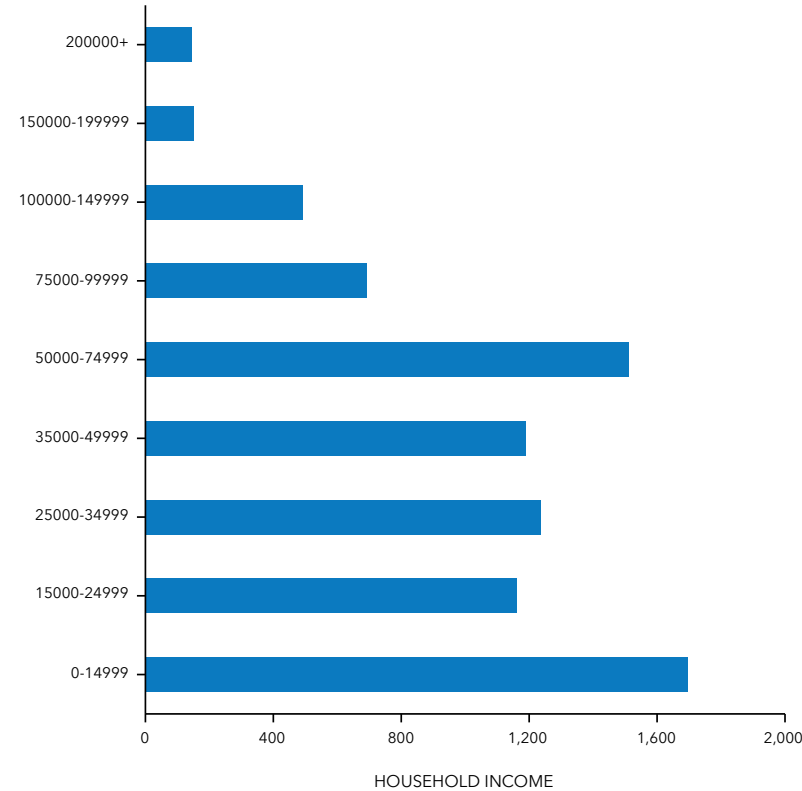

Demographic Summary

Warren County, NC
 Warren County, NC (37185)
 Geography: County

Prepared by Esri

INCOME

Median Household Income

Per Capita Income

Median Net Worth

KEY FACTS

20,620

Population

8,279

Households

46.5

Median Age

\$30,203

Median Disposable Income

EDUCATION

21%

No High School Diploma

35%

High School Graduate

28%

Some College

17%